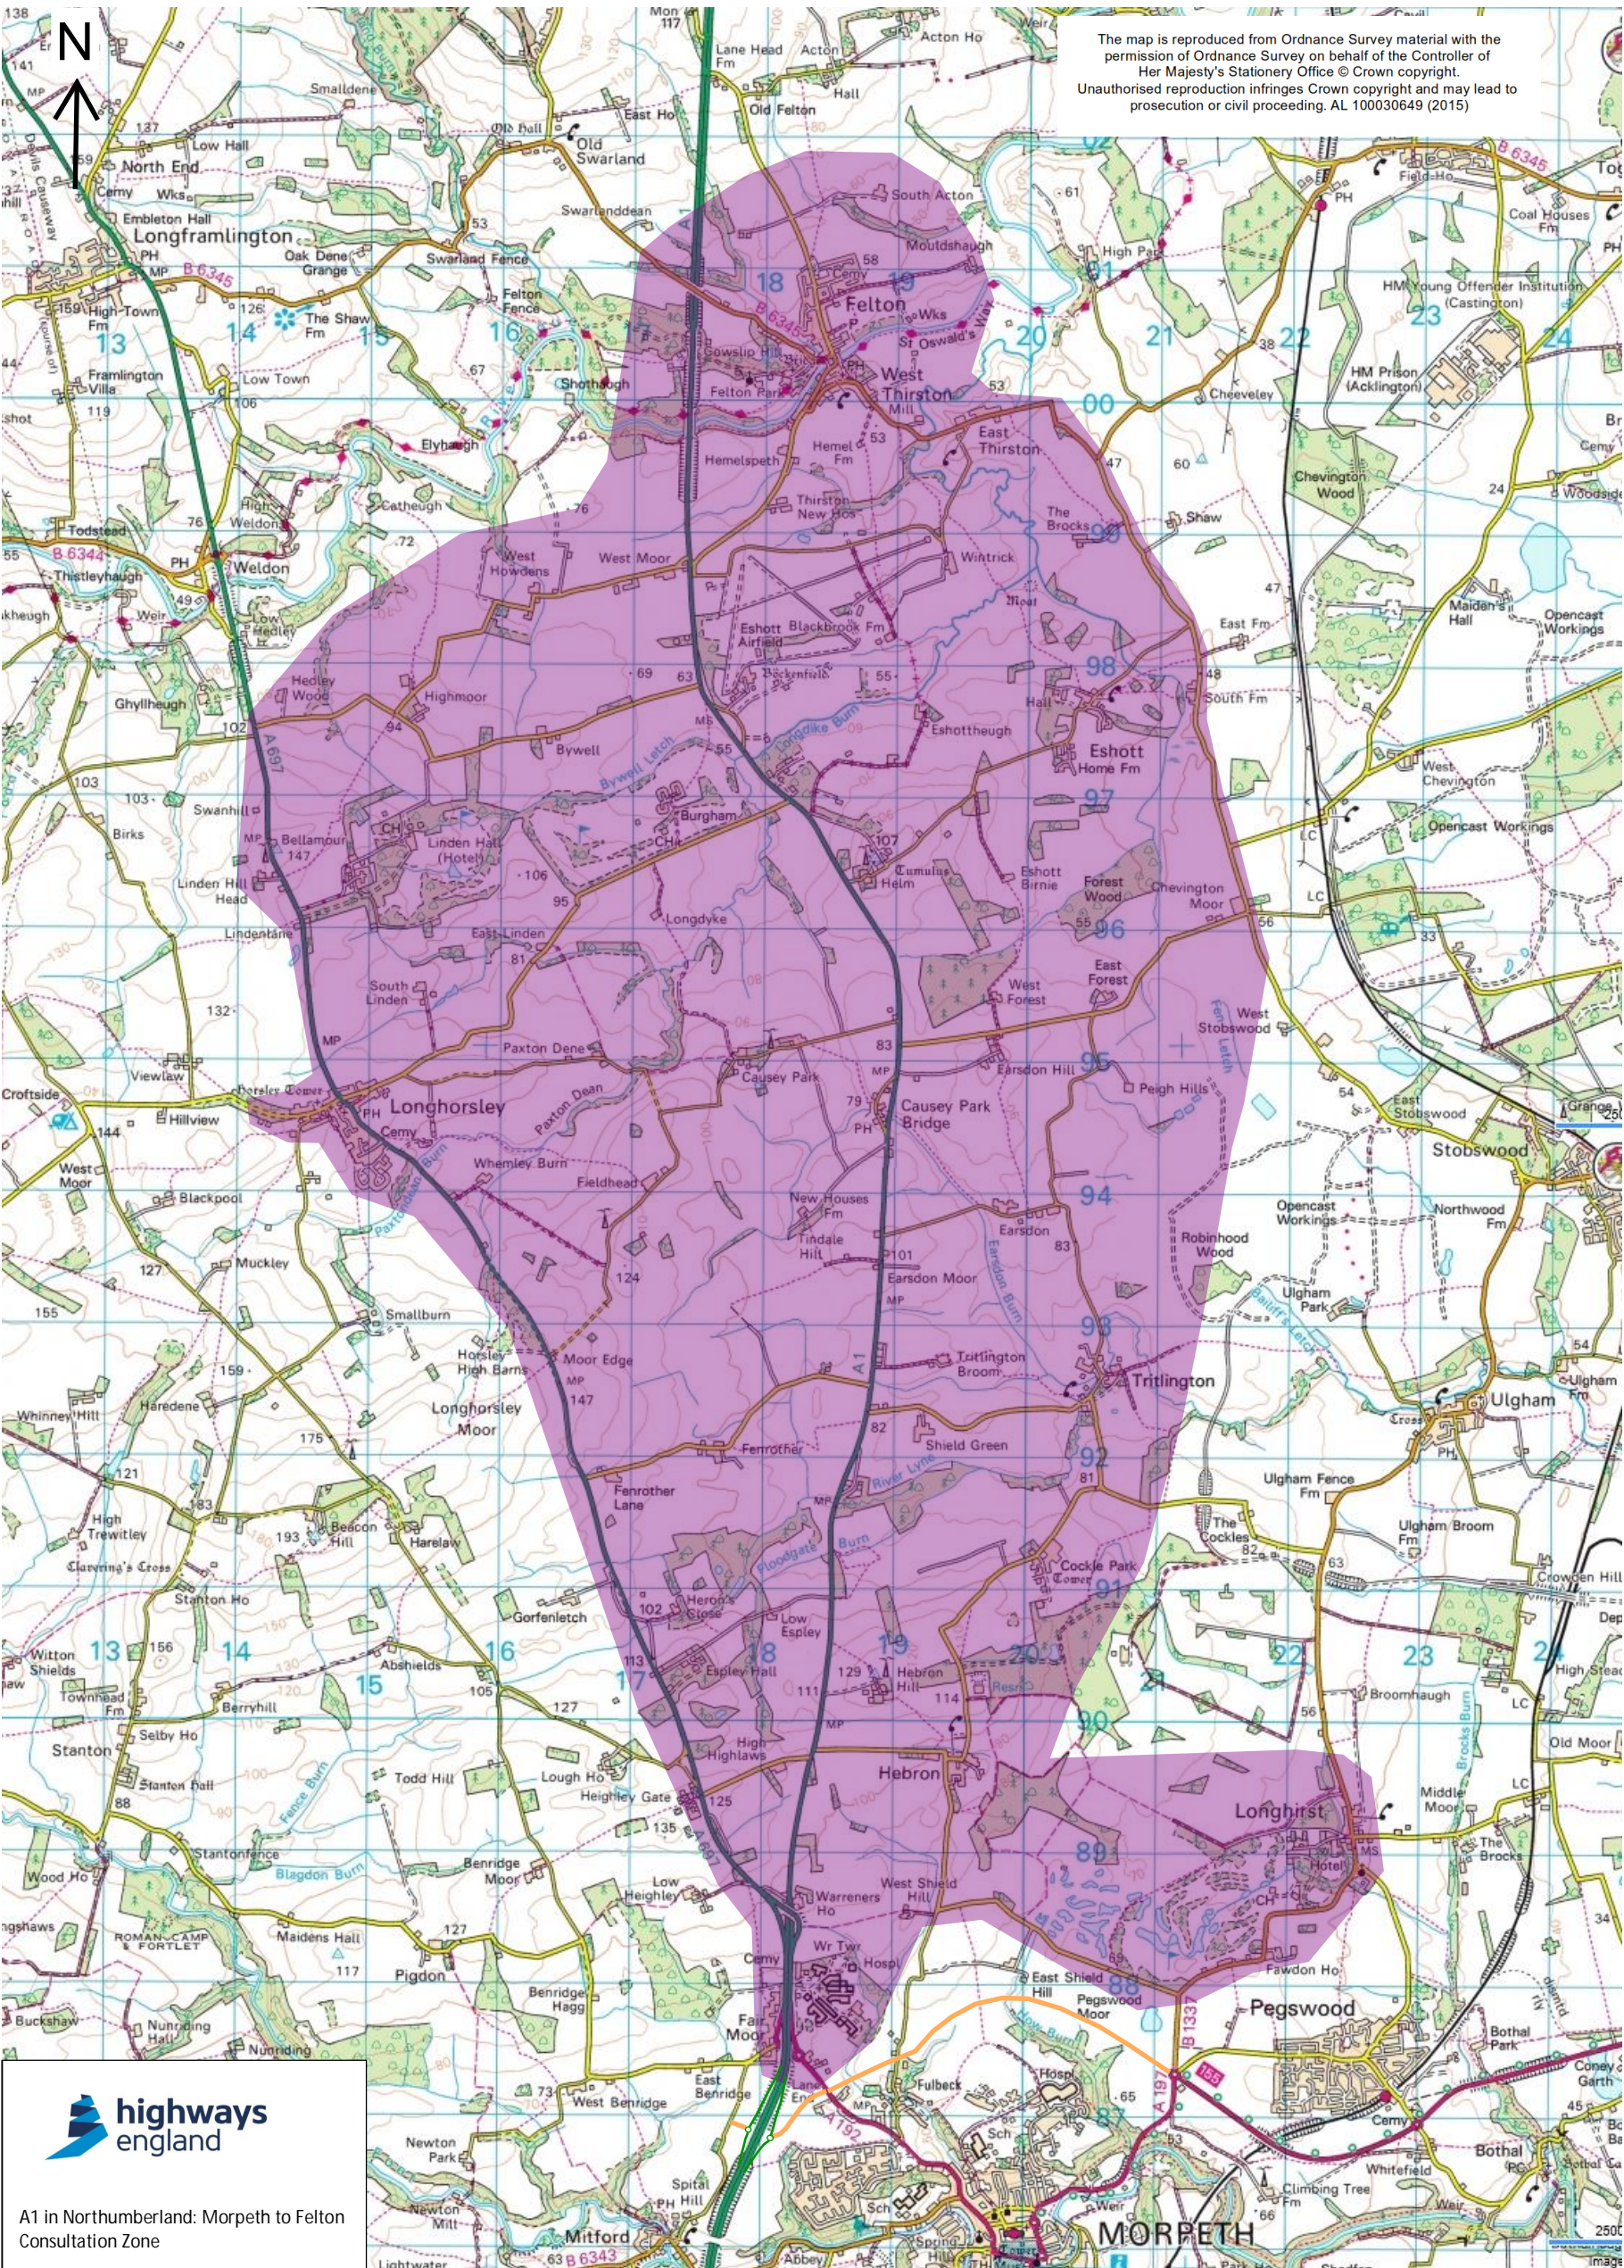

The map is reproduced from Ordnance Survey material with the permission of Ordnance Survey on behalf of the Controller of Her Majesty's Stationery Office © Crown copyright. Unauthorised reproduction infringes Crown copyright and may lead to prosecution or civil proceeding. AL 100030649 (2015)

A1 in Northumberland: Morpeth to Felton Consultation Zone